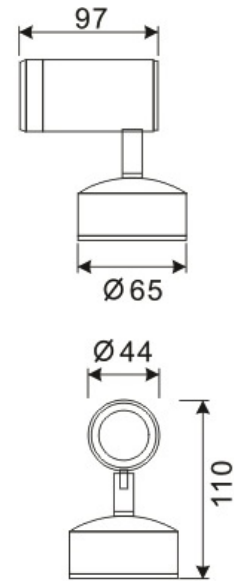

# LED Wall Lighting – LR-W00117

Model No.	LR-W00117
LED Type	CREE XRC
LED Q'TY.	1
Beam Angle	45°
Minimum luminous flux(lm)	68
Voltage	120~240V
LED Watt	1W
Environmental Temperature	- 20°C-60°C
Environmental Humidity	0%-95%
Safety Class	I
Safety Type	IP44
Material	Aluminium
Driver	Included